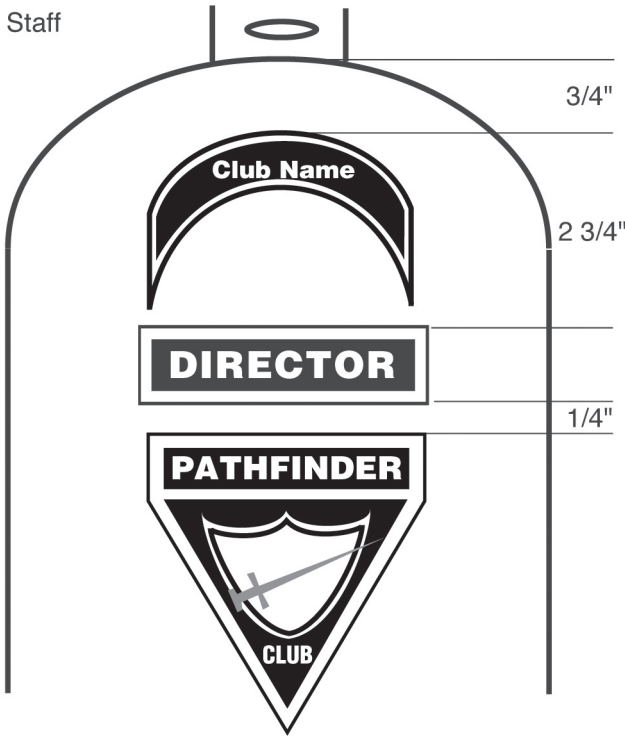

Sash and Front Pockets

Right Sleeve

Staff

Pathfinder

Left Sleeve

With Conference/Union Patch

Without Conference Patch

Patch spacing may need to be adjusted depending on the size of the Conference patch and the chevrons and/or Master Guide Star.