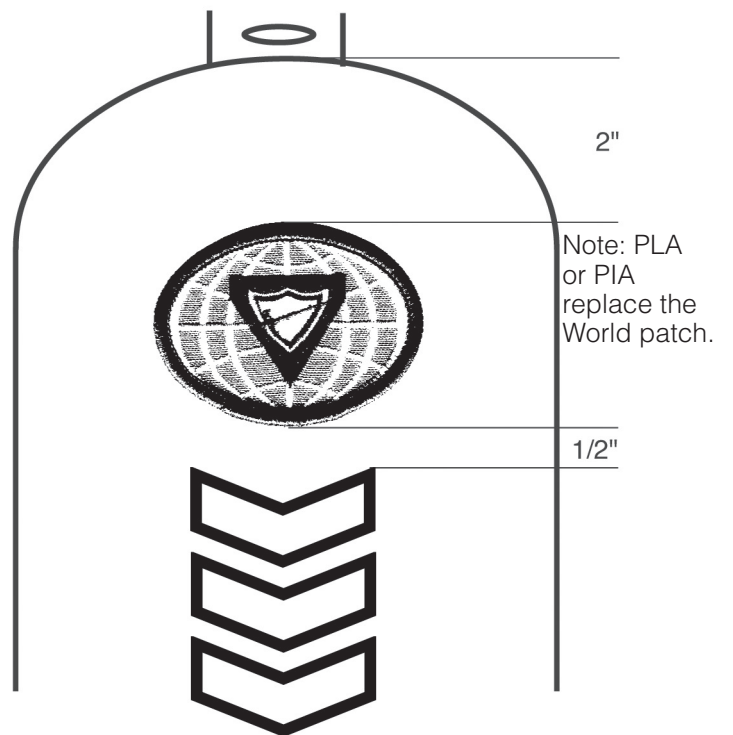

Sash and Front Pockets

Right Sleeve

Staff

Pathfinder

Left Sleeve

With Conference/Union Patch

Without Conference Patch

Patch spacing may need to be adjusted depending on the size of the Conference patch and the chevrons and/or Master Guide Star.