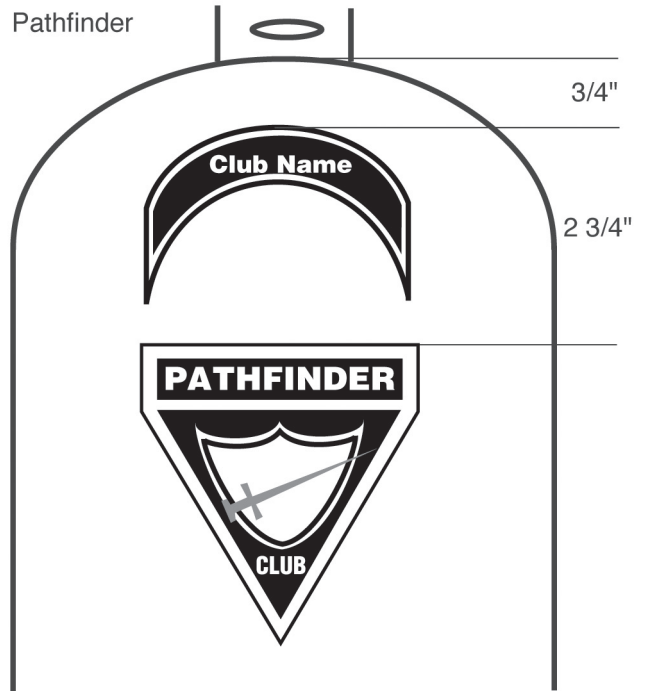

Sash and Front Pockets

Right Sleeve

Staff

Pathfinder

Left Sleeve

With Conference/Union Patch

Without Conference Patch

Patch spacing may need to be adjusted depending on the size of the Conference patch and the chevrons and/or Master Guide Star.