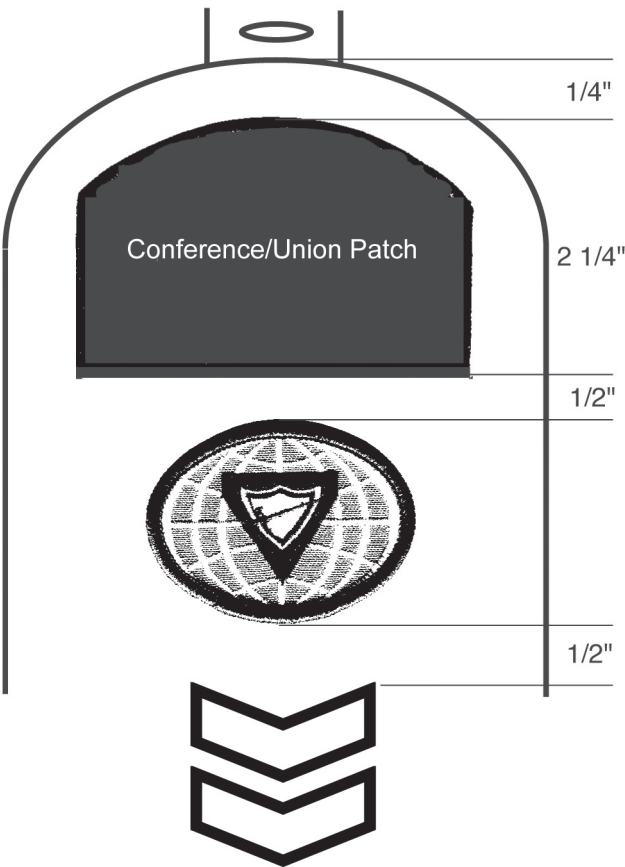

Sash and Front Pockets

Right Sleeve

Staff

Pathfinder

Left Sleeve

With Conference/Union Patch

Without Conference Patch

Patch spacing may need to be adjusted depending on the size of the Conference patch and the chevrons and/or Master Guide Star.