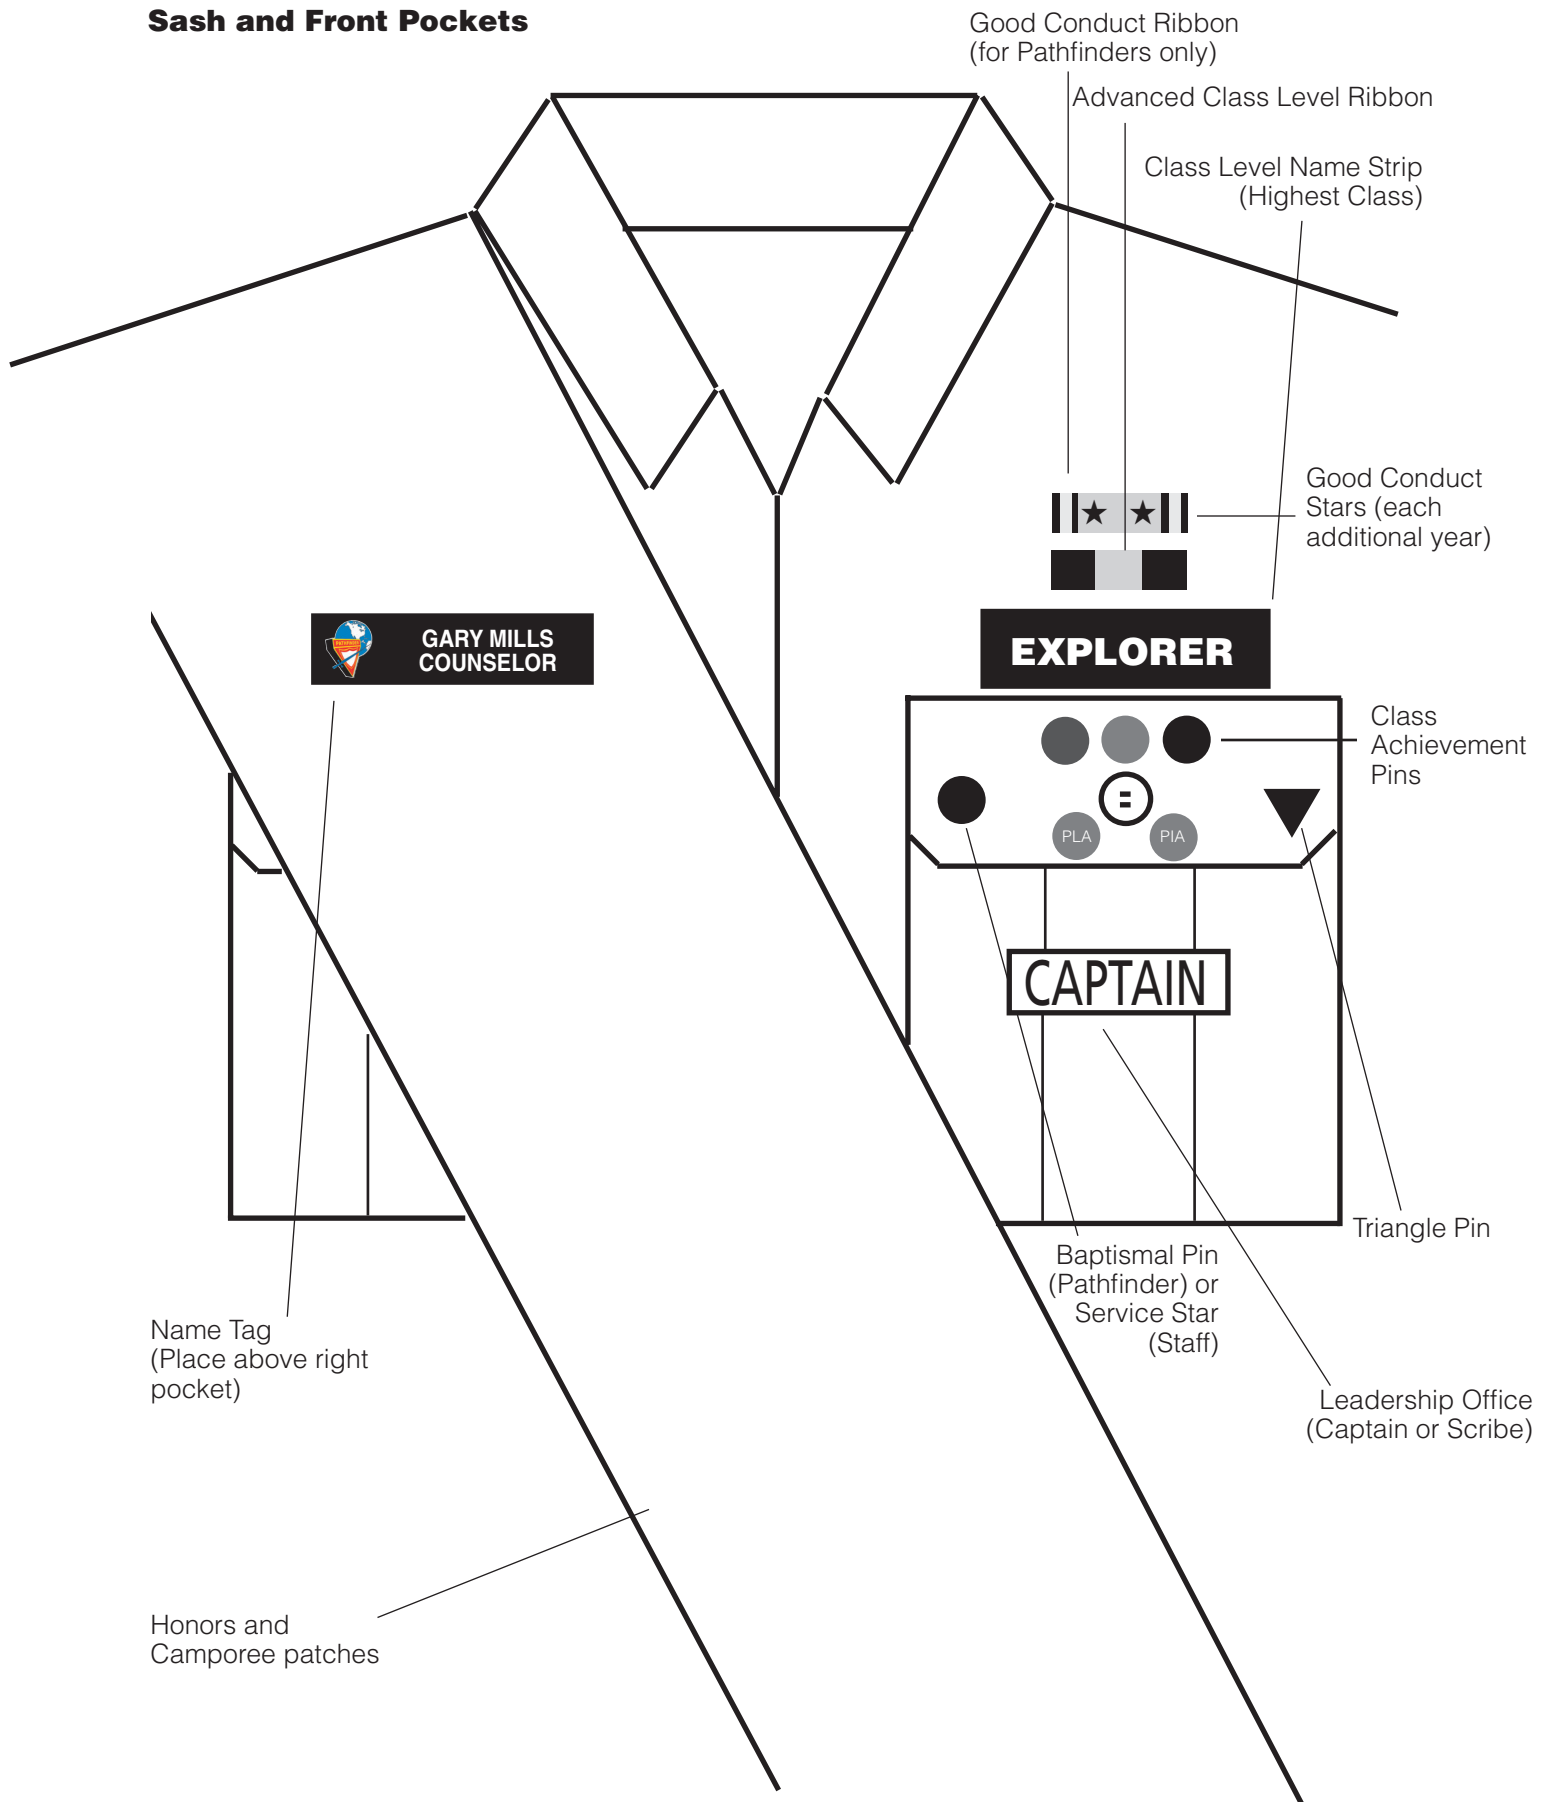

Sash and Front Pockets

Right Sleeve

Staff

Pathfinder

Left Sleeve

With Conference/Union Patch

Without Conference Patch

Patch spacing may need to be adjusted depending on the size of the Conference patch and the chevrons and/or Master Guide Star.